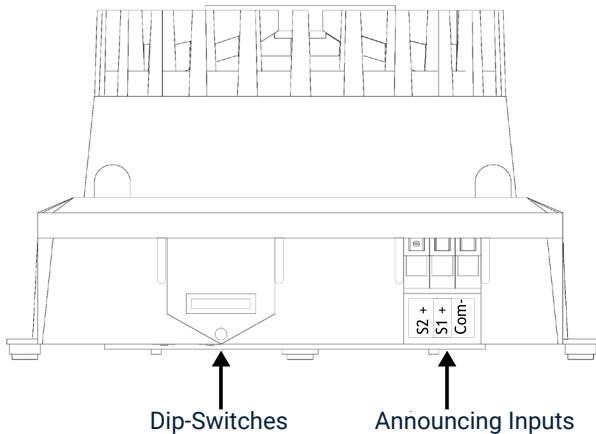

K101-A2 BOTTOM VIEW

DEMA RELAY INDUSTRY INC.

Tel: +90 (216) 352 77 34-35 / Fax: +90 (216) 442 17 95 / info@demarole.com.tr / www.demarole.com.tr

DEMA