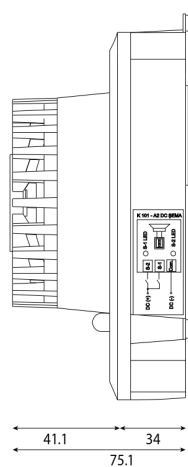

K101-A2

HORN WITH LED INDICATION

DEMA K101-A2 Horns and visual indicators are annunciator devices which are usually employed in industrial facilities and system rooms.

The new double channel "K 101 - A2" horn with LED indication combines a high volume horn and LED indicators to provide an integrated acoustic & visual annunciating terminal. The 2 LEDs and the dip-switch set horn with 32 different tone combinations make the K 101 - A2 an ideal solution for the mentioned purposes.

K101-A2 DIMENSIONS

K101-A2 TOP VIEW

K101-A2 PERSPECTIVE VIEW

SPECIFICATIONS

- 110 V_{AC} / 110 V_{DC} models.
- provides the highest level of sound and illumination
- 2 LEDs (yellow - red)
- selectable 32 tone groups
- IP20 protection level.

CERTIFICATES

K101-A2 FRONT VIEW

K101-A2 SIDE VIEW

K101-A2 HORN WITH LED INDICATION

K101-A2 CIRCUIT DIAGRAM

Ch.1: Red LED
Ch.2: Yellow LED

TECHNICAL SPECIFICATIONS

Nominal Supply Voltage (Un)	24 V _{DC}	48 V _{DC}	110 V _{DC}	220 V _{DC}	(110-230) V _{DC}
Announcing Channels	2 inputs				
Operating Voltage Limits	(-20% + 15%)Un				(-20% + 10%) Un
Standby Power Consumption	0 W				0 V·A
Max. Power Consumption (U = Umax)	2.0 W	2.7 W	4.6 W	10.8 W	13.7 V·A
Terminal Type / Cable Data	Plug & socket terminal for q ≤ 1.5 mm ² stranded or single-core cable entry				
Sound Pressure Level (U = 1.0 Un, d = 1 m)	(85 - 98) dB				
Tone Quantity	32 tones				
Selectable Tone Groups	32 tone groups				
LED Quantity	2 high lumen, wide angle view LEDs; red and yellow				
Dimensions	Width= 120.4 mm / Height = 151.3 mm / Depth = 75.1 mm				
Mounting Position	Vertical				
Environmental Protection Level	IP20				
Weight	263 g				