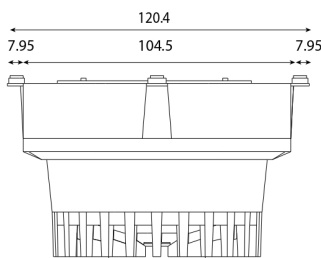

K101-A2

HORN WITH LED INDICATION

DEMA K101-A2 Horns and visual indicators are annunciator devices which are usually employed in industrial facilities and system rooms.

The new double channel "K 101 - A2" horn with LED indication combines a high volume horn and LED indicators to provide an integrated acoustic & visual annunciating terminal. The 2 LEDs and the dip-switch set horn with 32 different tone combinations make the K 101 - A2 an ideal solution for the mentioned purposes.

K101-A2 DIMENSIONS

K101-A2 TOP VIEW

K101-A2 PERSPECTIVE VIEW

SPECIFICATIONS

- 110 V_{AC} / 110 V_{DC} models.
- provides the highest level of sound and illumination
- 2 LEDs (yellow - red)
- selectable 32 tone groups
- IP20 protection level.

CERTIFICATES

K101-A2 FRONT VIEW

K101-A2 SIDE VIEW

K101-A2 HORN WITH LED INDICATION

K101-A2 CIRCUIT DIAGRAM

Ch.1: Red LED
Ch.2: Yellow LED

TECHNICAL SPECIFICATIONS

Nominal Supply Voltage (Un)	24 V _{DC}	48 V _{DC}	110 V _{DC}	220 V _{DC}	(110-230) V _{DC}
Announcing Channels	2 inputs				
Operating Voltage Limits	(-20% + 15%)Un				(-20% + 10%) Un
Standby Power Consumption	0 W				0 V·A
Max. Power Consumption (U = Umax)	2.0 W	2.7 W	4.6 W	10.8 W	13.7 V·A
Terminal Type / Cable Data	Plug & socket terminal for q ≤ 1.5 mm ² stranded or single-core cable entry				
Sound Pressure Level (U = 1.0 Un, d = 1 m)	(85 - 98) dB				
Tone Quantity	32 tones				
Selectable Tone Groups	32 tone groups				
LED Quantity	2 high lumen, wide angle view LEDs; red and yellow				
Dimensions	Width= 120.4 mm / Height = 151.3 mm / Depth = 75.1 mm				
Mounting Position	Vertical				
Environmental Protection Level	IP20				
Weight	263 g				