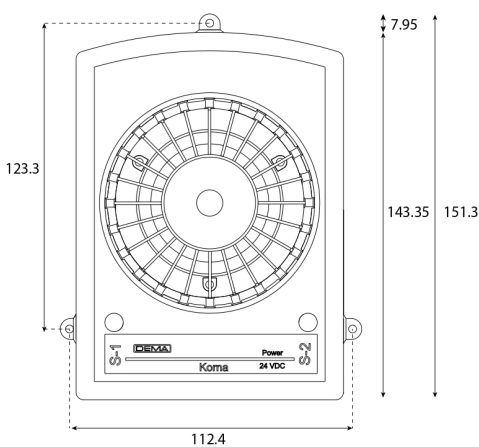

K101-A2 DIMENSIONS

K101-A2 TOP VIEW

K101-A2 PERSPECTIVE VIEW

SPECIFICATIONS

- 110 V_{AC} / 110 V_{DC} models.
- provides the highest level of sound and illumination
- 2 LEDs (yellow - red)
- selectable 32 tone groups
- IP20 protection level.

CERTIFICATES

K101-A2 FRONT VIEW

K101-A2 SIDE VIEW

K101-A2 HORN WITH LED INDICATION

K101-A2 CIRCUIT DIAGRAM

Ch.1: Red LED
Ch.2: Yellow LED

TECHNICAL SPECIFICATIONS

Nominal Supply Voltage (Un)	24 V _{DC}	48 V _{DC}	110 V _{DC}	220 V _{DC}	(110-230) V _{DC}
Announcing Channels	2 inputs				
Operating Voltage Limits	(-20% + 15%)Un				(-20% + 10%) Un
Standby Power Consumption	0 W				0 V·A
Max. Power Consumption (U = Umax)	2.0 W	2.7 W	4.6 W	10.8 W	13.7 V·A
Terminal Type / Cable Data	Plug & socket terminal for q ≤ 1.5 mm ² stranded or single-core cable entry				
Sound Pressure Level (U = 1.0 Un, d = 1 m)	(85 - 98) dB				
Tone Quantity	32 tones				
Selectable Tone Groups	32 tone groups				
LED Quantity	2 high lumen, wide angle view LEDs; red and yellow				
Dimensions	Width= 120.4 mm / Height = 151.3 mm / Depth = 75.1 mm				
Mounting Position	Vertical				
Environmental Protection Level	IP20				
Weight	263 g				