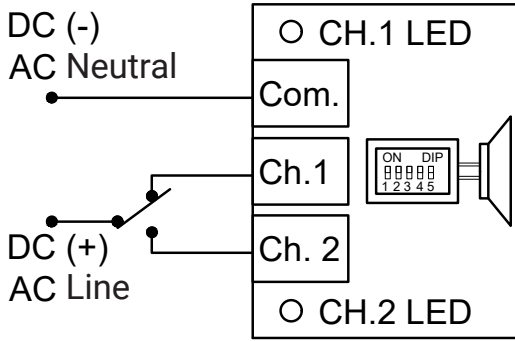

K101-A2

HORN WITH LED INDICATION

DEMA K101-A2 Horns and visual indicators are annunciator devices which are usually employed in industrial facilities and system rooms.

The new double channel "K 101 - A2" horn with LED indication combines a high volume horn and LED indicators to provide an integrated acoustic & visual annunciating terminal. The 2 LEDs and the dip-switch set horn with 32 different tone combinations make the K 101 - A2 an ideal solution for the mentioned purposes.

K101-A2 DIMENSIONS

K101-A2 TOP VIEW

K101-A2 PERSPECTIVE VIEW

SPECIFICATIONS

- 110 V_{AC} / 110 V_{DC} models.
- provides the highest level of sound and illumination
- 2 LEDs (yellow - red)
- selectable 32 tone groups
- IP20 protection level.

CERTIFICATES

K101-A2 FRONT VIEW

K101-A2 SIDE VIEW

K101-A2 HORN WITH LED INDICATION

K101-A2 CIRCUIT DIAGRAM

Ch.1: Red LED
Ch.2: Yellow LED

TECHNICAL SPECIFICATIONS

Nominal Supply Voltage (Un)	24 V _{DC}	48 V _{DC}	110 V _{DC}	220 V _{DC}	(110-230) V _{DC}
Announcing Channels	2 inputs				
Operating Voltage Limits	(-20% + 15%)Un				(-20% + 10%) Un
Standby Power Consumption	0 W				0 V·A
Max. Power Consumption (U = Umax)	2.0 W	2.7 W	4.6 W	10.8 W	13.7 V·A
Terminal Type / Cable Data	Plug & socket terminal for q ≤ 1.5 mm ² stranded or single-core cable entry				
Sound Pressure Level (U = 1.0 Un, d = 1 m)	(85 - 98) dB				
Tone Quantity	32 tones				
Selectable Tone Groups	32 tone groups				
LED Quantity	2 high lumen, wide angle view LEDs; red and yellow				
Dimensions	Width= 120.4 mm / Height = 151.3 mm / Depth = 75.1 mm				
Mounting Position	Vertical				
Environmental Protection Level	IP20				
Weight	263 g				